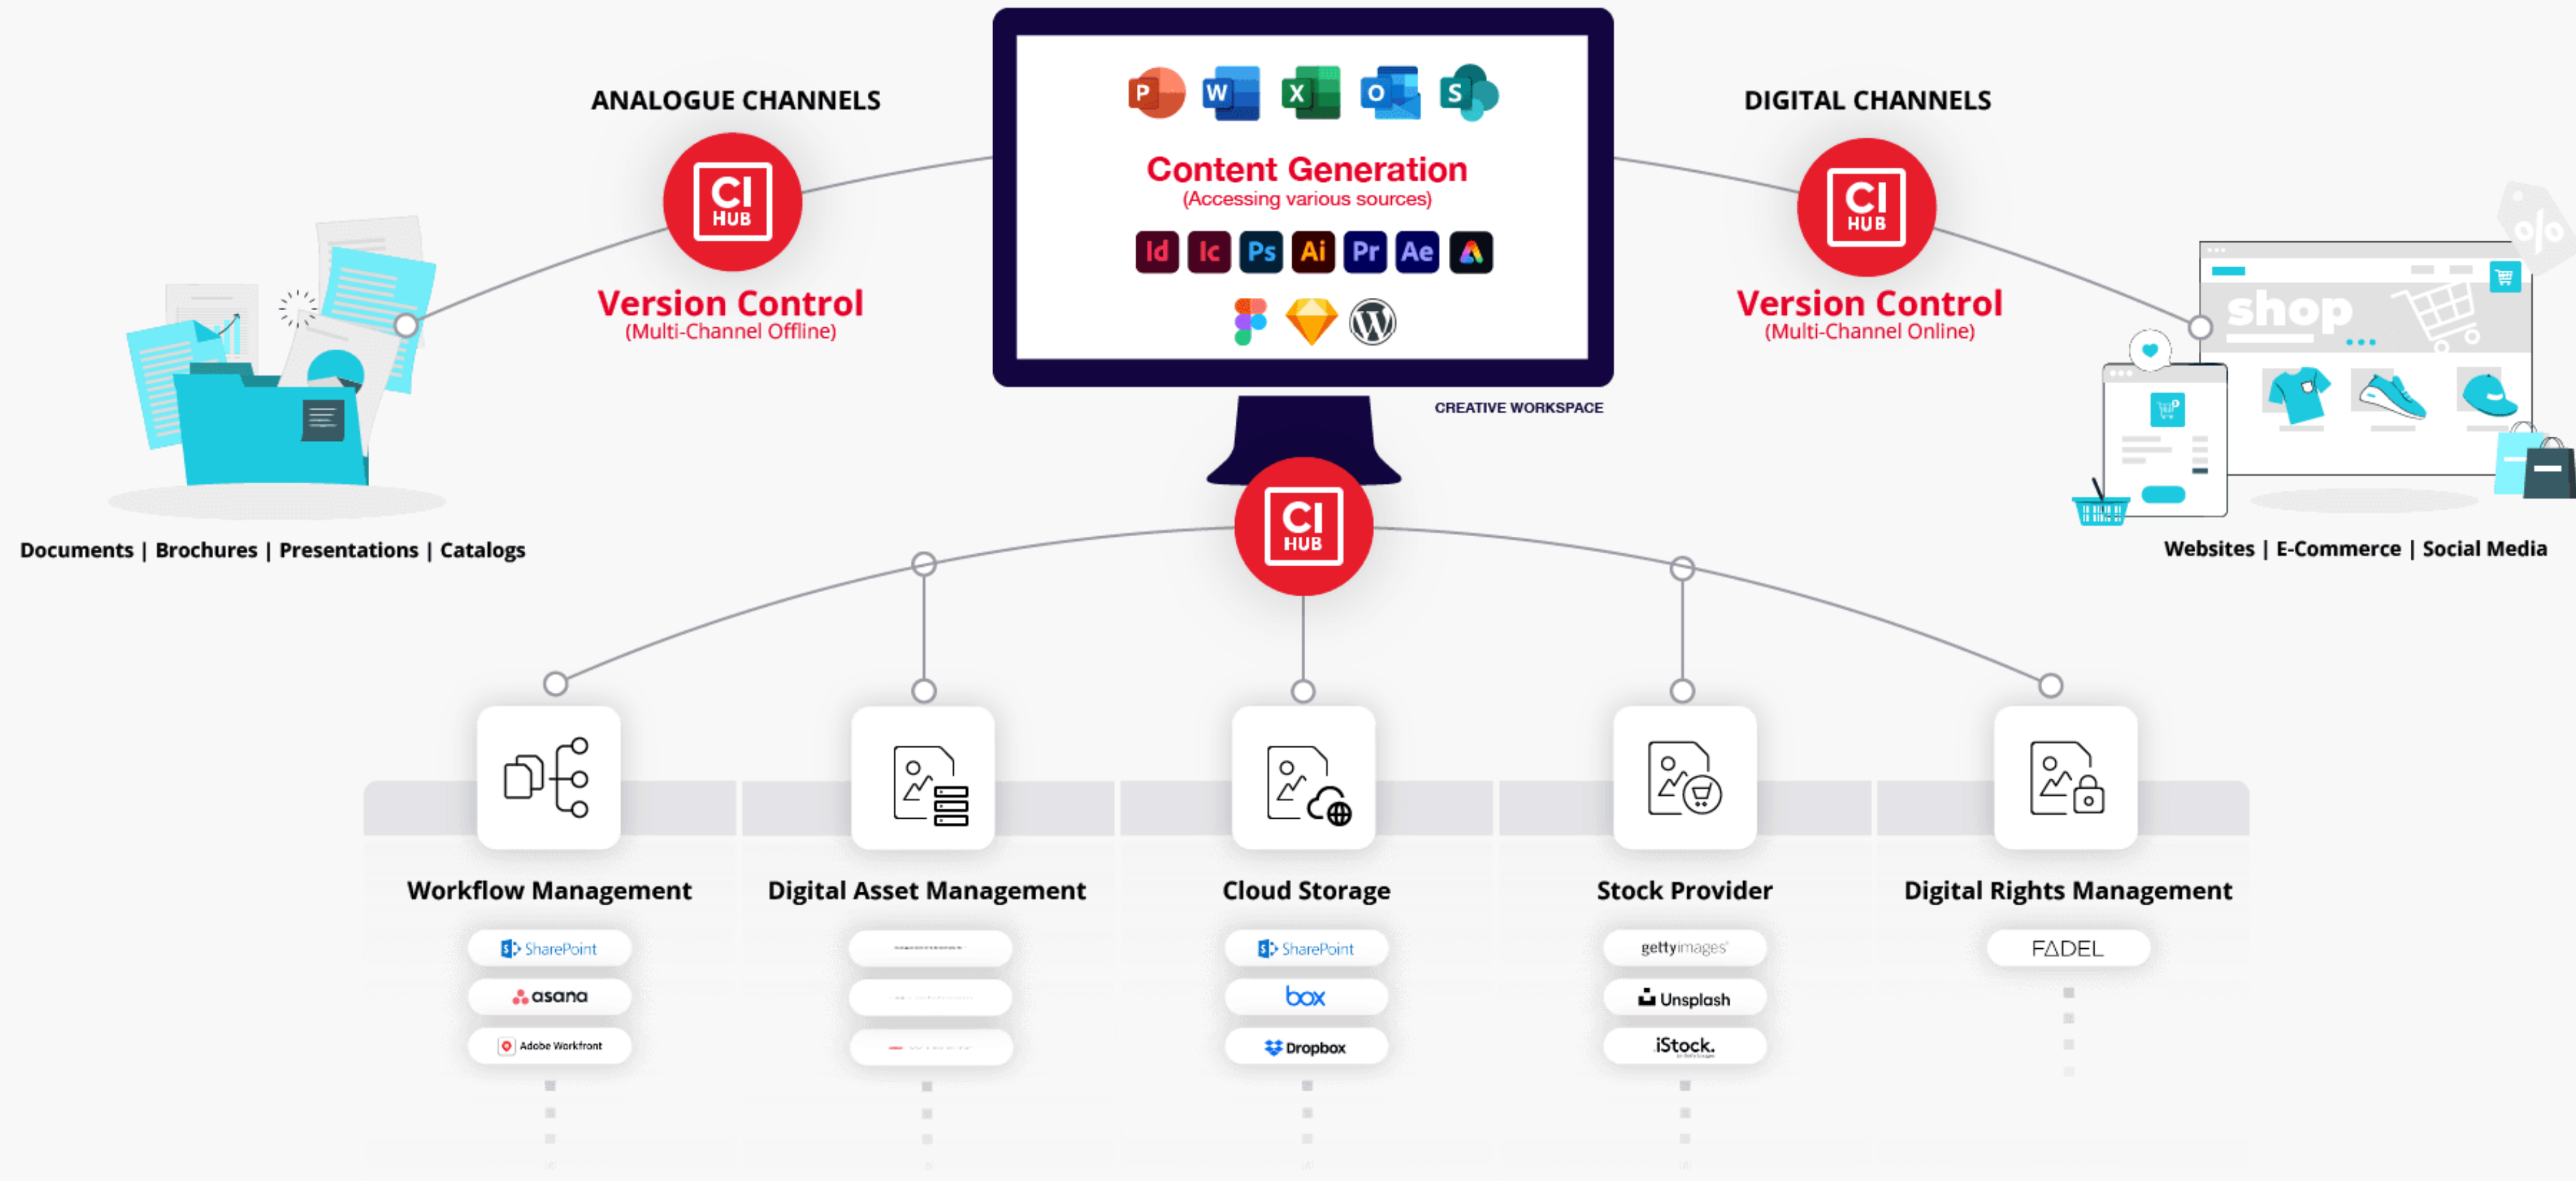

YOUR PRODUCTIVITY
TOOL BOX

THE CHALLENGE

Internal/External Teams

ANALOGUE CHANNELS

Documents | Brochures | Presentations | Catalogs

Version Control
(Multi-Channel Offline)

DIGITAL CHANNELS

Websites | E-Commerce | Social Media

Version Control
(Multi-Channel Online)

CREATIVE WORKSPACE

IN-APP SOLUTION

SCENARIO